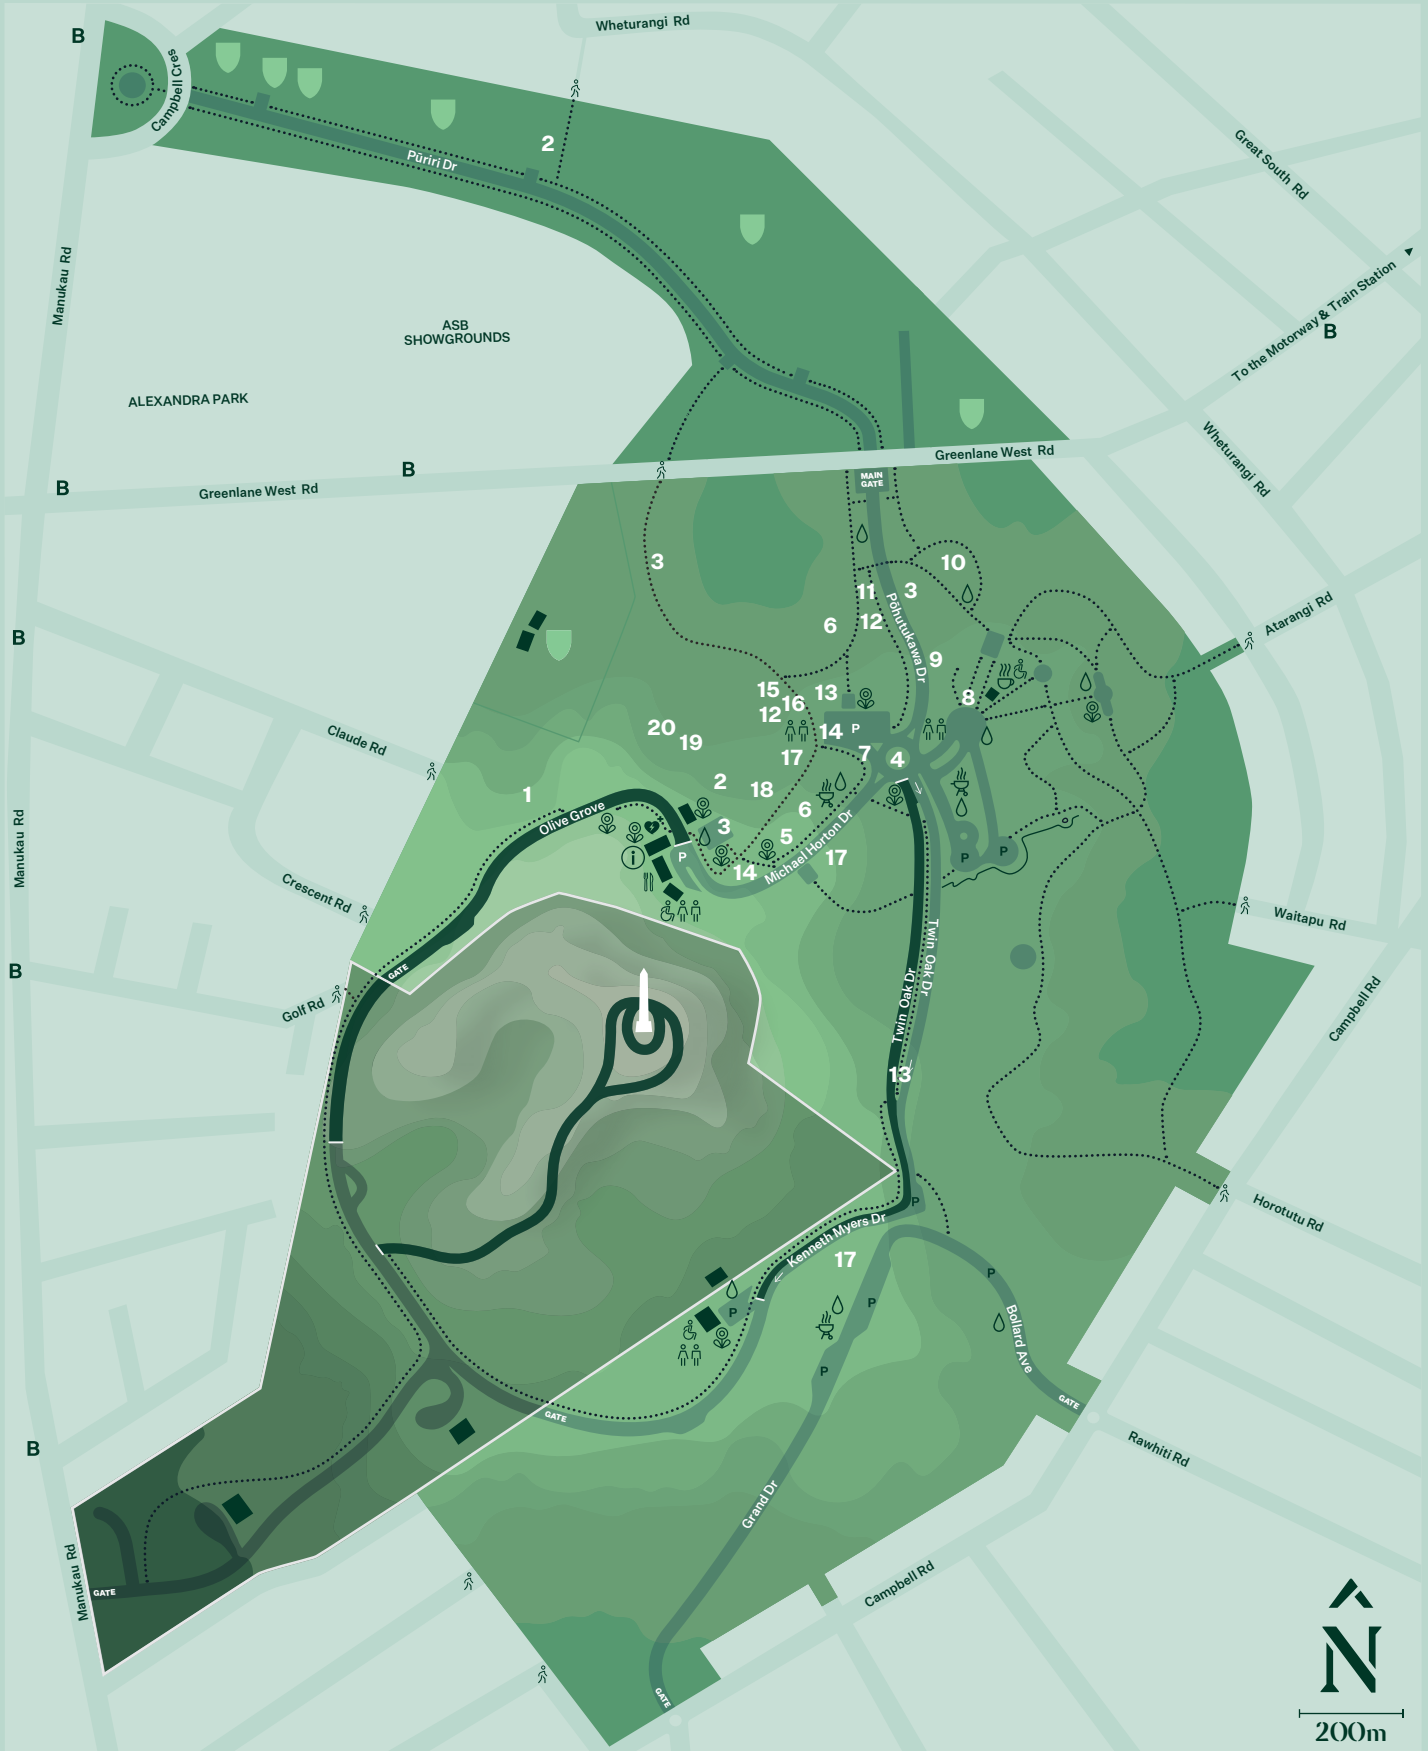

cornwall park

Cornwall Park
(The Cornwall Park Trust Board)

... Footpaths ■ Park Roads

One Tree Hill Domain/Maungakiekie
(Auckland Council)

All dogs on a lead

No drones

- 1 Olive
- 2 Pūriri*
- 3 Pōhutukawa*
- 4 Cabbage Tree (Tī kōuka)*
- 5 Karaka*
- 6 Eucalyptus
- 7 Horse Chestnut

- 8 Taupata (Coprosma)*
- 9 Coastal Redwood
- 10 Ginkgo
- 11 Algerian Oak
- 12 Moreton Bay Fig
- 13 Cherry Tree
- 14 Pin Oak

- 15 Tōtara*
- 16 Macrocarpa or Monterey Cypress
- 17 Kauri*
- 18 Titoki*
- 19 Kōwhai*
- 20 Kohekohe*

- Sir John's Burial Site 'Obelisk'
- Discovery Hub 'Huia Lodge'
- Bistro/Creamery
- Park Cafe
- Defibrillator
- Gardens
- Public Toilets
- Disabled Access

- Pedestrian Access
- Drinking Fountains
- BBQ Areas
- Parking
- Bus Stop
- Sports Clubs

* Native tree