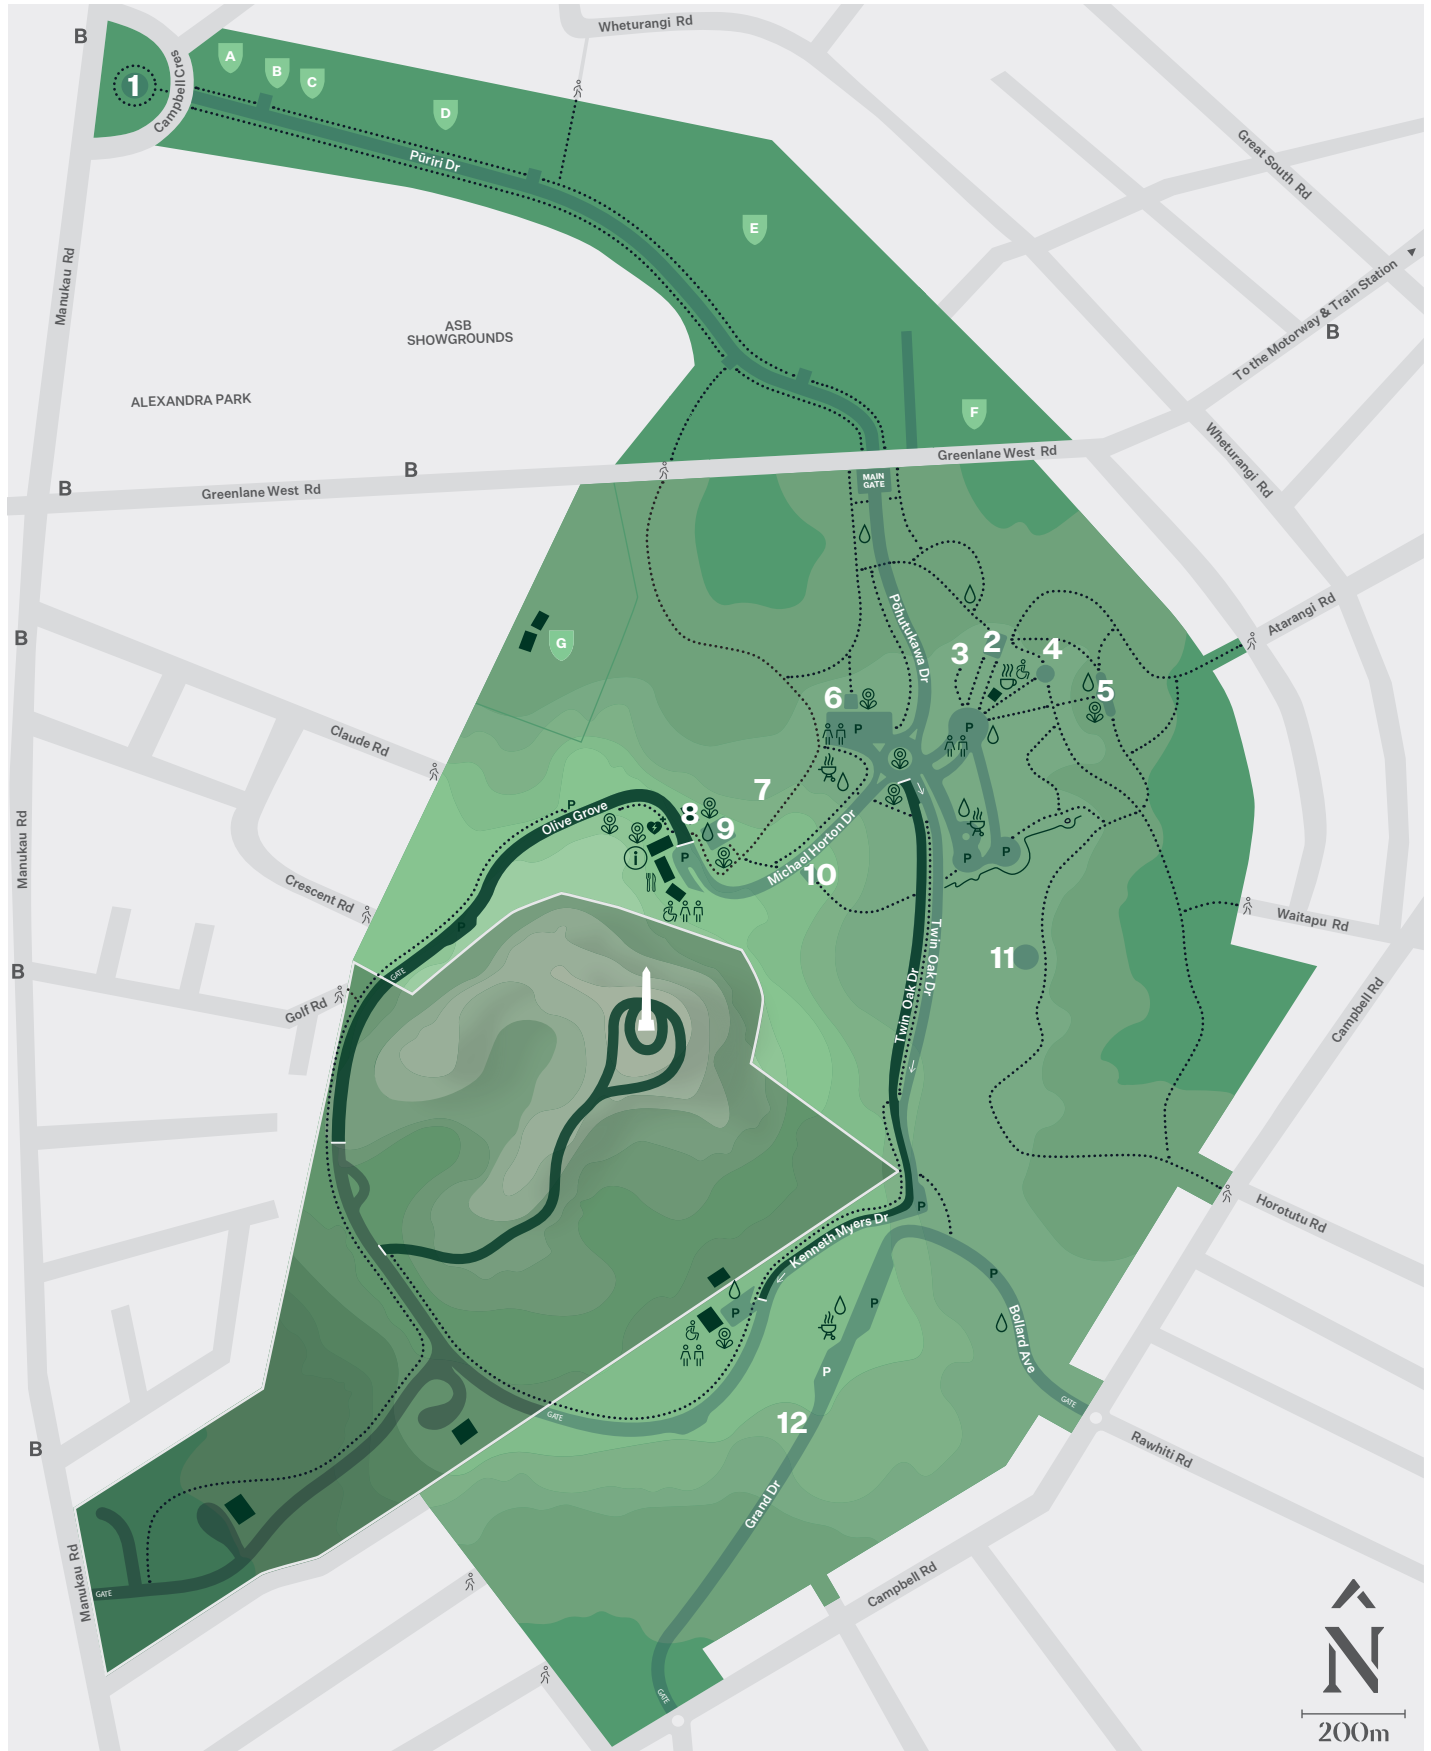

cornwall park

Cornwall Park
(The Cornwall Park Trust Board)

One Tree Hill Domain/Maungakiekie
(Auckland Council)

- Footpaths
- Park roads
- Pedestrian only area
-  All dogs on a lead
-  No drones

- 1 Campbell Statue/Fountain
- 2 Rangitoto Steps
- 3 Exercise Equipment
- 4 Band Rotunda
- 5 Belvedere & Pergola
- 6 Poplar Steps
- 7 Native Arboretum
- 8 Acacia Cottage

- 9 Memorial Steps
- 10 Kauri Steps
- 11 Folly
- 12 Grotto
-  Sir John's Burial Site 'Obelisk'
-  Discovery Hub 'Huia Lodge'
-  Bistro/Creamery
-  Park Cafe

-  Gardens
-  Public Toilets
-  Disabled Access
-  Pedestrian Access
-  Drinking Fountains
-  BBQ Areas
-  Parking
-  Bus Stop

-  Defibrillator
-  Carlton Cornwall Bowls
-  Cornwall Park Sports Assn.
-  Auckland Joggers Club
-  Grammar Carlton Rugby Football Club
-  Auckland Rugby League
-  Campbell Park Tennis Club
-  Cornwall Districts Cricket & Sports Assn.